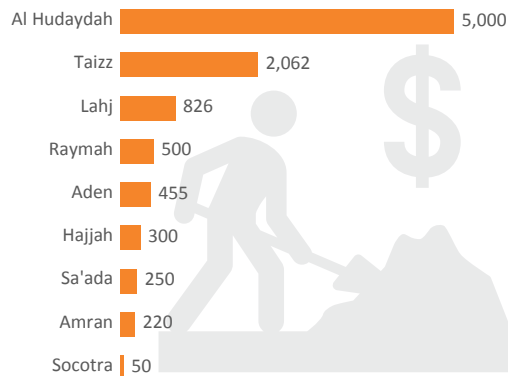

 **3,442,434**
HRP target

 **1,206,964**
reached

INDICATOR 1. Emergency mine action (Number of teams deployed)

10 teams deployed
in **2** governorates

TOTAL REACH VS. TOTAL TARGET

The boundaries and names shown and the designations used on this map do not imply official endorsement or acceptance by the United Nations.

INDICATOR 2. Emergency livelihoods stabilization (Cash for work)

17,705 people targeted | **9,663** people reached

INDICATOR 3. Solid waste removal - Immediate areas (Tons removed)