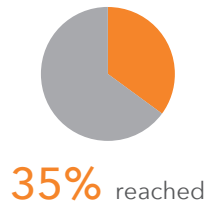

 **3,442,434**
HRP target

 **1,206,964**
reached

INDICATOR 1. Emergency mine action (Number of teams deployed)

10 teams deployed
in **2** governorates

TOTAL REACH VS. TOTAL TARGET

The boundaries and names shown and the designations used on this map do not imply official endorsement or acceptance by the United Nations.

INDICATOR 2. Emergency livelihoods stabilization (Cash for work)

17,705 people targeted | **9,663** people reached

INDICATOR 3. Solid waste removal - Immediate areas (Tons removed)