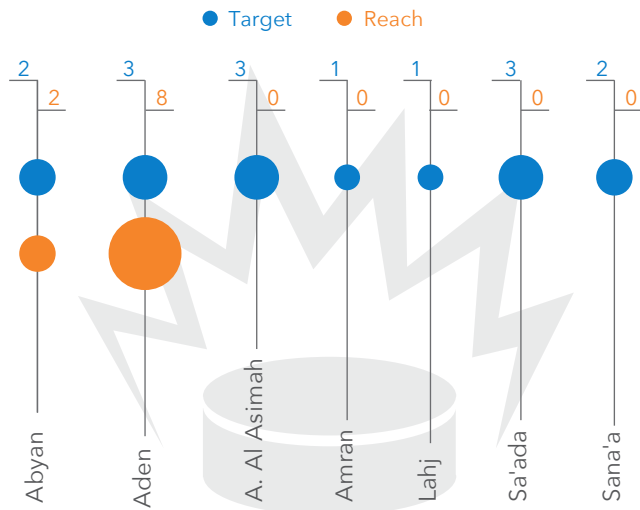

 **3,442,434**
HRP target

 **1,206,964**
reached

INDICATOR 1. Emergency mine action (Number of teams deployed)

10 teams deployed
in **2** governorates

TOTAL REACH VS. TOTAL TARGET

The boundaries and names shown and the designations used on this map do not imply official endorsement or acceptance by the United Nations.

INDICATOR 2. Emergency livelihoods stabilization (Cash for work)

17,705 people targeted | **9,663** people reached

INDICATOR 3. Solid waste removal - Immediate areas (Tons removed)