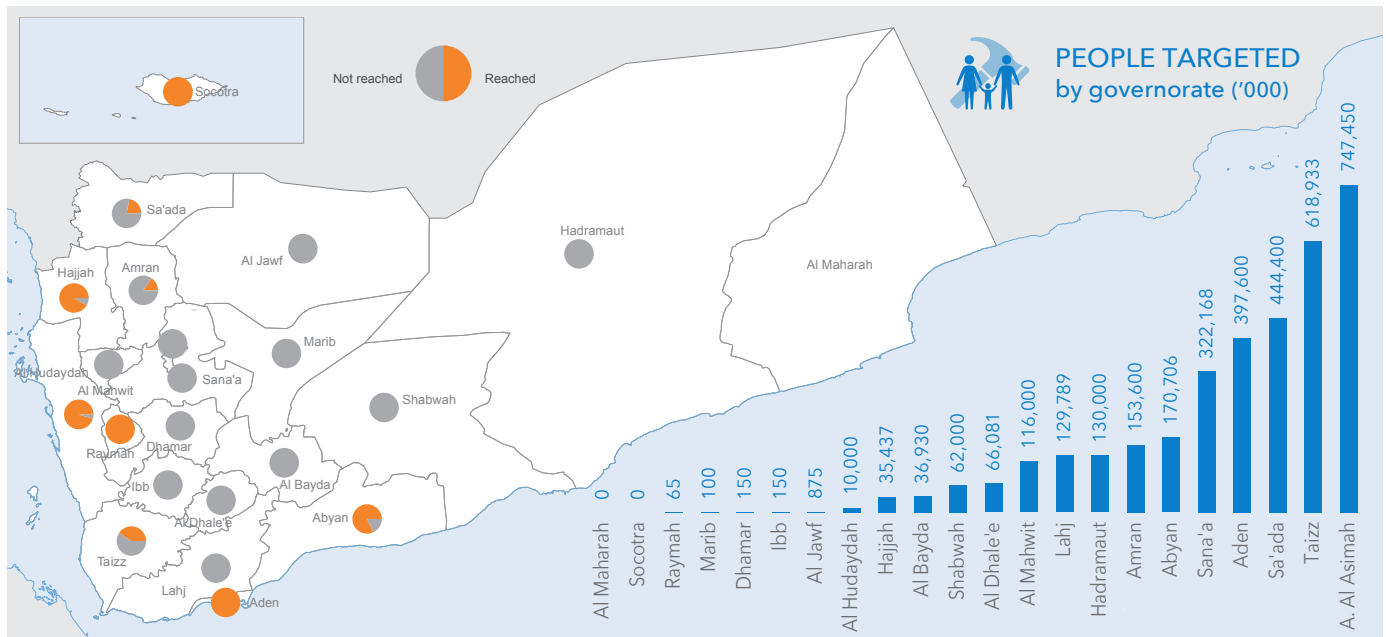

 **3,442,434**
HRP target

 **1,206,964**
reached

INDICATOR 1. Emergency mine action (Number of teams deployed)

10 teams deployed
in **2** governorates

TOTAL REACH VS. TOTAL TARGET

The boundaries and names shown and the designations used on this map do not imply official endorsement or acceptance by the United Nations.

INDICATOR 2. Emergency livelihoods stabilization (Cash for work)

17,705 people targeted | **9,663** people reached

INDICATOR 3. Solid waste removal - Immediate areas (Tons removed)